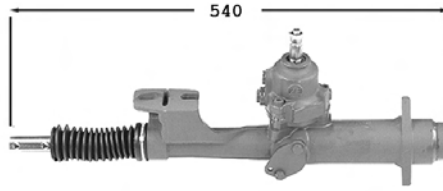

80

7006135

Direction assistée / Power steering

OE 811422065A

Raccord pression M14x150 Raccord retour M14x150