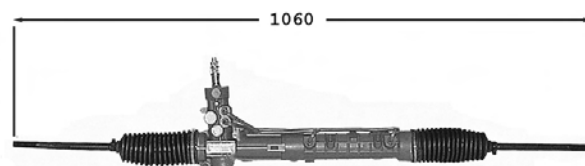

Palio

7006053

Direction assistée / Power steering

OE 46545222

Raccord pression M14x150 Raccord retour M16x150