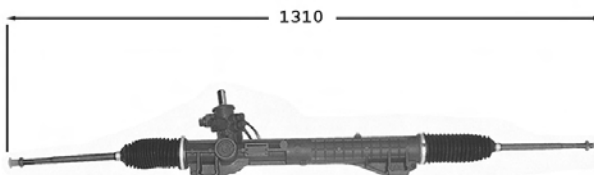

OE 406641

TT /all models

807

7006061

Direction assistée / Power steering

OE 4000GQ

Assistance variable Raccord pression M16x150 Raccord retour M18x150

2.0 HDi	-11/03	DW10ATED4
2.2 HDi	-11/03	DW12TED4