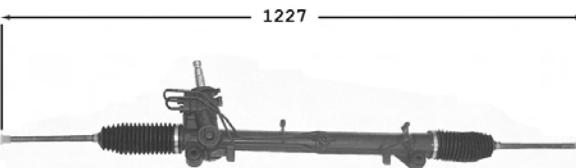

Fusion

7006174

Direction assistée / Power steering

OE 1418651

Raccord lisse