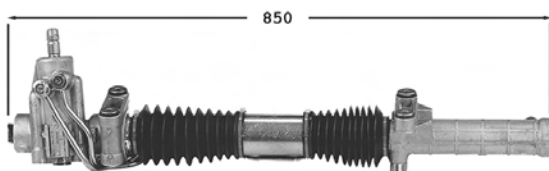

Arna

7006010

Direction assistée / Power steering

OE 60538590

Raccord pression M14x150 Raccord retour M12x150