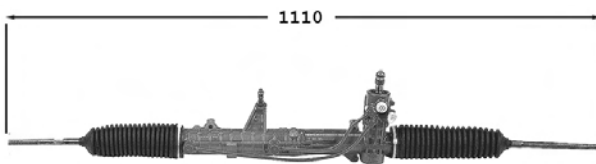

Dedra

7006055

Direction assistée / Power steering

OE 7772652

Raccord pression M14x150 Raccord retour M12x150