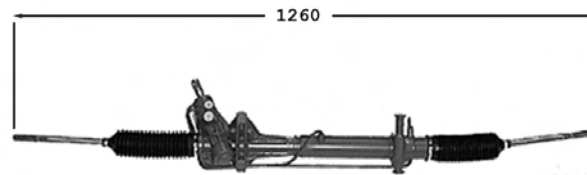

940 960

7006148

Direction assistée / Power steering

OE 1387500

Raccord pression M14x150 Raccord retour M16x150