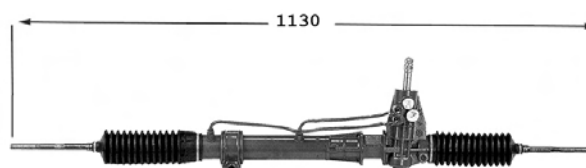

TT /all models	03/88-

7006057

Direction assistée / Power steering

OE 60591513

Raccord pression M14x150 Raccord retour M12x150