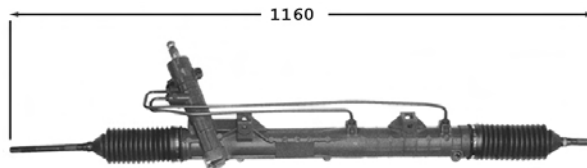

OE 32102353823

TRW

2.0i 120	09/07-09/13	N46
2.0 D 118 120 123	09/07-09/13	N47
2.0 TD 118 120 123	09/07-09/13	N47

Série 1 E88

7176039

Direction assistée / Power steering

OE 32106765013

Raccord pression M14x150 Raccord retour M16x150