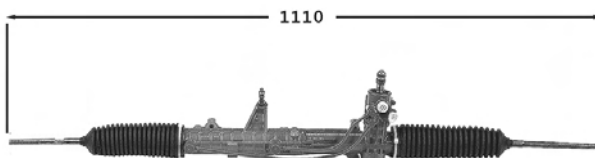

OE 60538590

Raccord pression M14x150 Raccord retour M12x150

TT /all models 01/83-12/94

145

7006055

Direction assistée / Power steering

OE 60591936

Raccord pression M14x150 Raccord retour M12x150