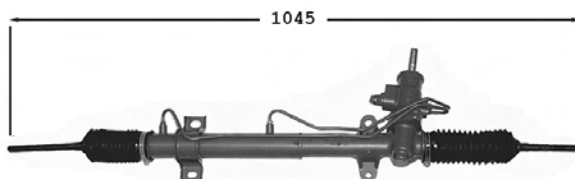

75

7006044

Direction assistée / Power steering

OE QAB102452

Raccord pression M14x150 Raccord retour M16x150