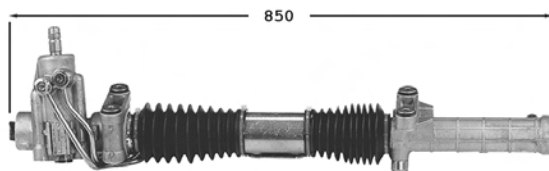

OE 60538590

Raccord pression M14x150 Raccord retour M12x150

TT /all models 01/83-12/94

145

7006055

Direction assistée / Power steering

OE 60591936

Raccord pression M14x150 Raccord retour M12x150