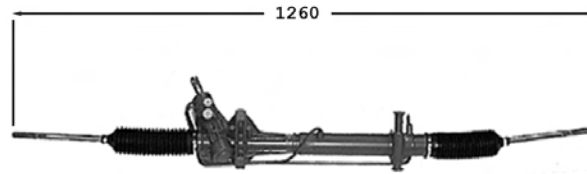

TT /all models

01/85-12/92

7006148

Direction assistée / Power steering

OE 1387500

Raccord pression M14x150 Raccord retour M16x150