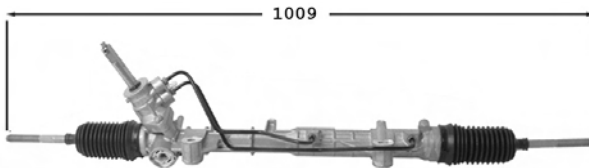

1.0i 16v.	LS-
1.2i 16v.	LS-
1.4 MPi	FS- KS- LS-
1.5 DCi	FS- KS- LS- US-
1.6i 16v.	KS- LS- US-
1.6 MPi	FS- KS- LS- US-

7174017 **Direction assistée / Power steering** **OE 7711497481**

Pignon avec plats Raccord pression M16x150 Raccord retour M18x150

1.0i 16v.	-17/08/11	LS-
1.2i 16v.	-17/08/11	LS-
1.4 MPi	-17/08/11	FS- KS- LS-
1.5 DCi	-17/08/11	FS- KS- LS- US-
1.6i 16v.	-17/08/11	KS- LS- US-
1.6 MPi	-17/08/11	KS- LS- US-

4006224 **Protecteur de direction G/D / L/R steering protector** **OE 6001547607**

1.0i 16v.	LS-
1.2i 16v.	LS1N
1.4 MPi	FS- KS- LS-
1.5 DCi	FS- KS- LS00/J/K/W/Y LS1L US-
1.6i 16v.	KS 0M/0P/0L/1J LS 0L/0M/0P/0V/09/1S/1V/1Y
1.6 MPi	FS 0B/0F/0D/11/1E KS0B/D/F/H KS11/E LS0B/D/F/H/T LS11/A/E/H/U US 0B/0D/0F/0H/1E