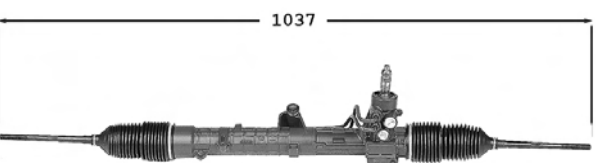

Y (Epsilon)

7006058

Direction assistée / Power steering

OE 46480616

Course 134mm Pignon avec cannelures Raccord pression M14x150 Raccord retour M12x150