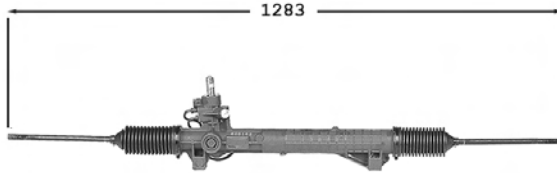

Bipper VL

2750004 **Protecteur de direction G/D / L/R Steering protector** OE Part/oe 406695

1.3 HDi FAP	F13DTE5
1.4i	TU3A
1.4i	TU3AE5
1.4 HDi	DV4TED

Expert VL

7006093 **Direction assistée / Power steering** OE 400126

Pignon avec plats Raccord pression M16x150 Raccord retour M18x150