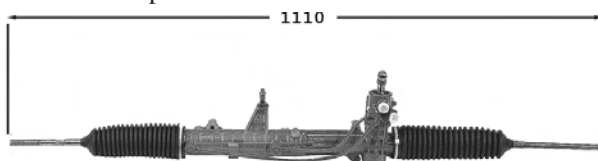

155

7006055

Direction assistée / Power steering

OE 60591936

Raccord pression M14x150 Raccord retour M12x150