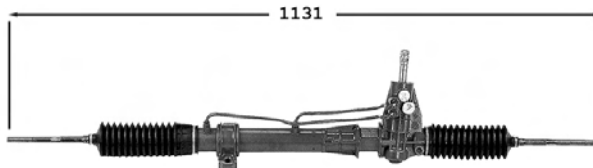

1.6i 16v. /SW	10/97-
1.8i 16v. /SW	10/97-
1.9 JTD /SW	10/97-
2.0i 16v. TS	10/97-
2.0 JTS /SW	01/02-
2.4 JTD /SW	10/97-
2.5i /SW	10/97-

164

7006054

Direction assistée / Power steering

OE 60594888

Raccord pression M14x150 Raccord retour M12x150