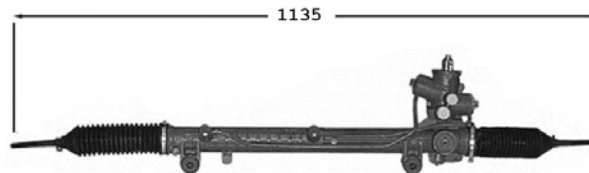

1.7 CDi 170 Family	01/01-09/04	BVM BVA
1.9i 190 Family	01/01-09/04	BVM BVA
2.1i 210	03/01-09/04	BVM BVA
2.1i 210 Family	01/01-09/04	BVM BVA

7176055

Direction assistée / Power steering

OE 1684602000

Soufflet normal Raccord pression M16x150 Raccord retour M18x150